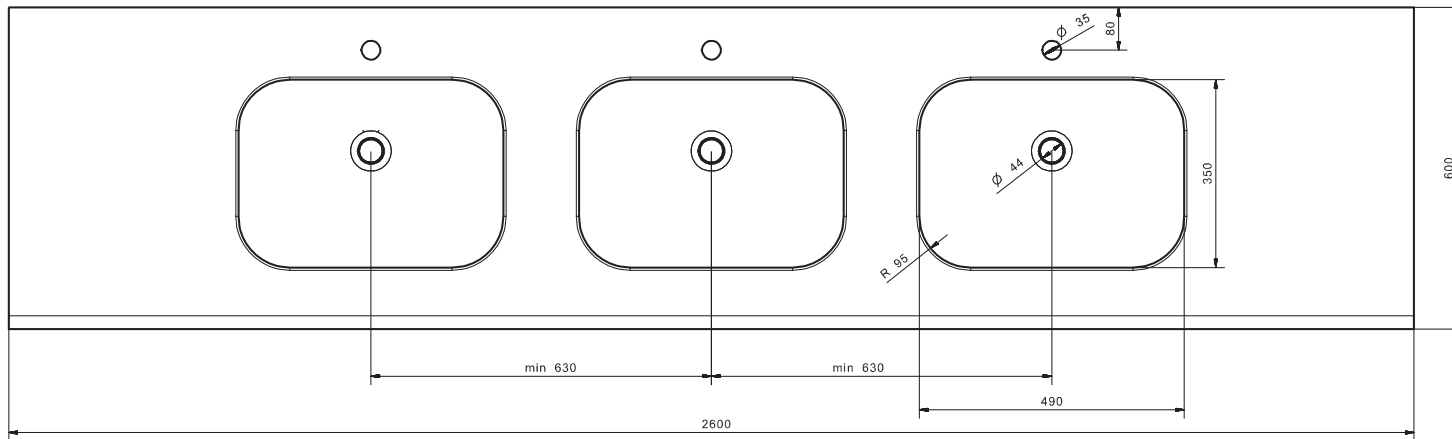

DRAWN	2018-01-12	 Sibylla Public-C Sink with 3 Bowls		
CHECKED				
QA				
APPROVED				
		SIZE C	DWG NO	REV
		SCALE	SHEET 1 OF 1