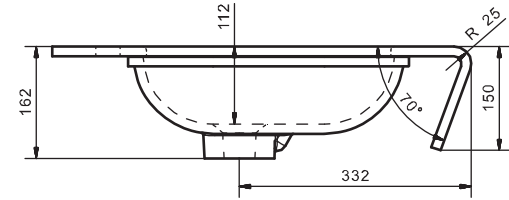

DRAWN	2018-01-12	 Sibylla Public-A Sink		
CHECKED				
QA				
APPROVED				
		SIZE	DWG NO	REV
		C		
		SCALE	SHEET 1 OF 1	

DRAWN	2018-01-12	 Sibylla Public-B Sink with 1 Bowl				
CHECKED					TITLE	
QA						
APPROVED						
		SIZE	DWG NO	REV		
		C				
		SCALE	SHEET 1 OF 1			

DRAWN	2018-01-12	 Sibylla Public-B Sink with 2 Bowls		
CHECKED				
QA				
APPROVED				
		SIZE C	DWG NO	REV
		SCALE	SHEET 1 OF 1	

DRAWN	2018-01-12	 Sibylla Public-C Sink with 1 Bowl		
CHECKED				
QA				
APPROVED				
		SIZE	DWG NO	REV
		C		
		SCALE	SHEET 1 OF 1	