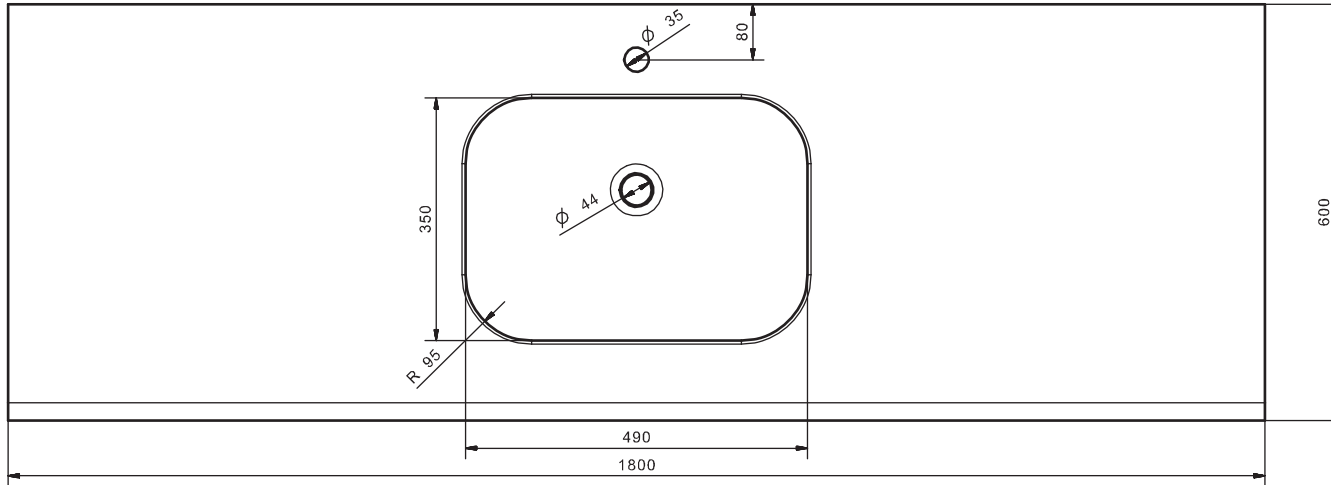

DRAWN	2018-01-12	 Sibylla Public-B Sink with 1 Bowl				
CHECKED					TITLE	
QA						
APPROVED						
		SIZE	DWG NO	REV		
		C				
		SCALE	SHEET 1 OF 1