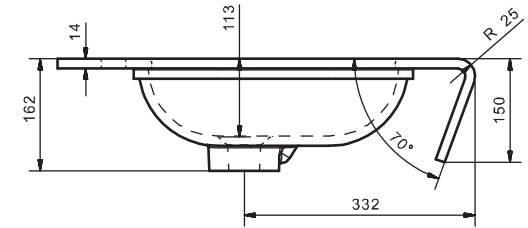

DRAWN	2018-01-12	 Sibylla Public-A Sink		
CHECKED				
QA				
APPROVED				
		SIZE	DWG NO	REV
		C		
		SCALE	SHEET 1 OF 1	

DRAWN	2018-01-12	 Sibylla Public-B Sink with 1 Bowl				
CHECKED					TITLE	
QA						
APPROVED						
		SIZE	DWG NO	REV		
		C				
		SCALE	SHEET 1 OF 1			

DRAWN	2018-01-12	 Sibylla Public-B Sink with 2 Bowls		
CHECKED				
QA				
APPROVED				
		SIZE C	DWG NO	REV
		SCALE	SHEET 1 OF 1	

DRAWN	2018-01-12	 Sibylla Public-C Sink with 1 Bowl		
CHECKED				
QA				
APPROVED				
		SIZE	DWG NO	REV
		C		
		SCALE	SHEET 1 OF 1	