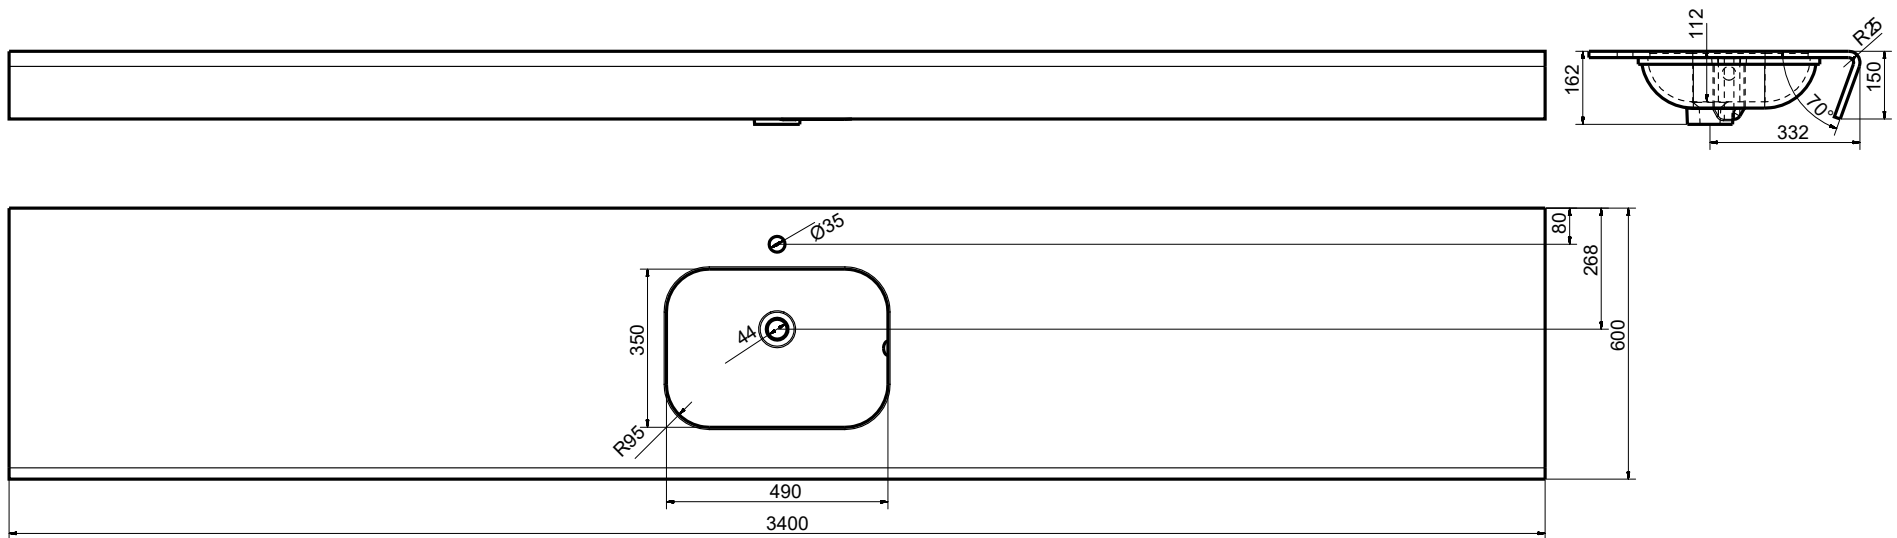

DRAWN	2018-01-12	 Sibylla Public-D Sink with 1 Bowl		
CHECKED				
QA				
APPROVED				
		SIZE	DWG NO	REV
		C		
		SCALE	SHEET 1 OF 1