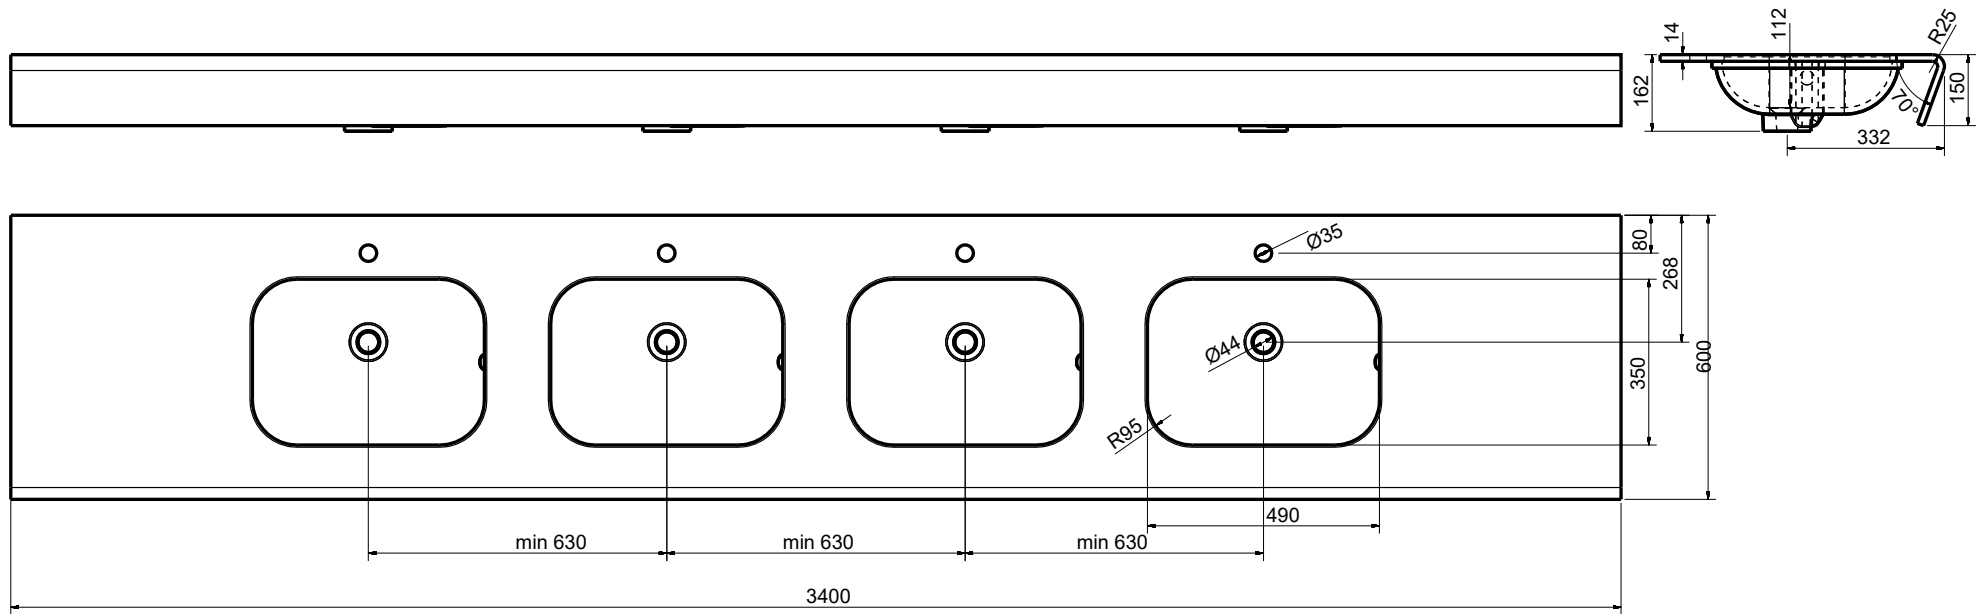

DRAWN	2018-01-12	 Sibylla Public-D Sink with 4 Bowls		
CHECKED				
QA				
APPROVED				
		SIZE	DWG NO	REV
		C		
		SCALE	SHEET 1 OF 1