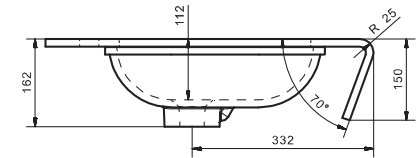

DRAWN	2018-01-12	 Sibylla Public-A Sink		
CHECKED				
QA				
APPROVED				
		SIZE	DWG NO	REV
		C		
		SCALE	SHEET 1 OF 1	

DRAWN	2018-01-12	 Sibylla Public-B Sink with 1 Bowl				
CHECKED					TITLE	
QA						
APPROVED						
		SIZE	DWG NO	REV		
		C				
		SCALE	SHEET 1 OF 1			

DRAWN	2018-01-12	 Sibylla Public-B Sink with 2 Bowls		
CHECKED				
QA				
APPROVED				
		SIZE C	DWG NO	REV
		SCALE	SHEET 1 OF 1	

DRAWN	2018-01-12	 Sibylla Public-C Sink with 1 Bowl		
CHECKED				
QA				
APPROVED				
		SIZE	DWG NO	REV
		C		
		SCALE	SHEET 1 OF 1	