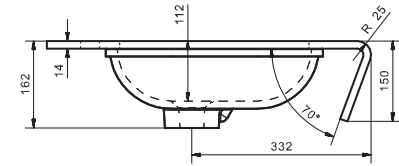

DRAWN	2018-01-12	 Sibylla Public-C Sink with 3 Bowls		
CHECKED				
QA				
APPROVED				
		SIZE C	DWG NO	REV
		SCALE	SHEET 1 OF 1