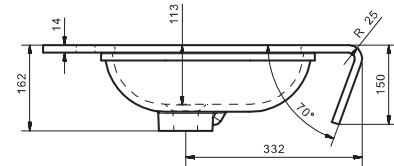

DRAWN	2018-01-12	 Sibylla Public-A Sink		
CHECKED				
QA				
APPROVED				
		SIZE	DWG NO	REV
		C		
		SCALE	SHEET 1 OF 1	

DRAWN	2018-01-12	 Sibylla Public-B Sink with 1 Bowl				
CHECKED					TITLE	
QA						
APPROVED						
		SIZE	DWG NO	REV		
		C				
		SCALE	SHEET 1 OF 1			

DRAWN	2018-01-12	 Sibylla Public-B Sink with 2 Bowls		
CHECKED				
QA				
APPROVED				
		SIZE C	DWG NO	REV
		SCALE	SHEET 1 OF 1	

DRAWN	2018-01-12	 Sibylla Public-C Sink with 1 Bowl		
CHECKED				
QA				
APPROVED				
		SIZE	DWG NO	REV
		C		
		SCALE	SHEET 1 OF 1	