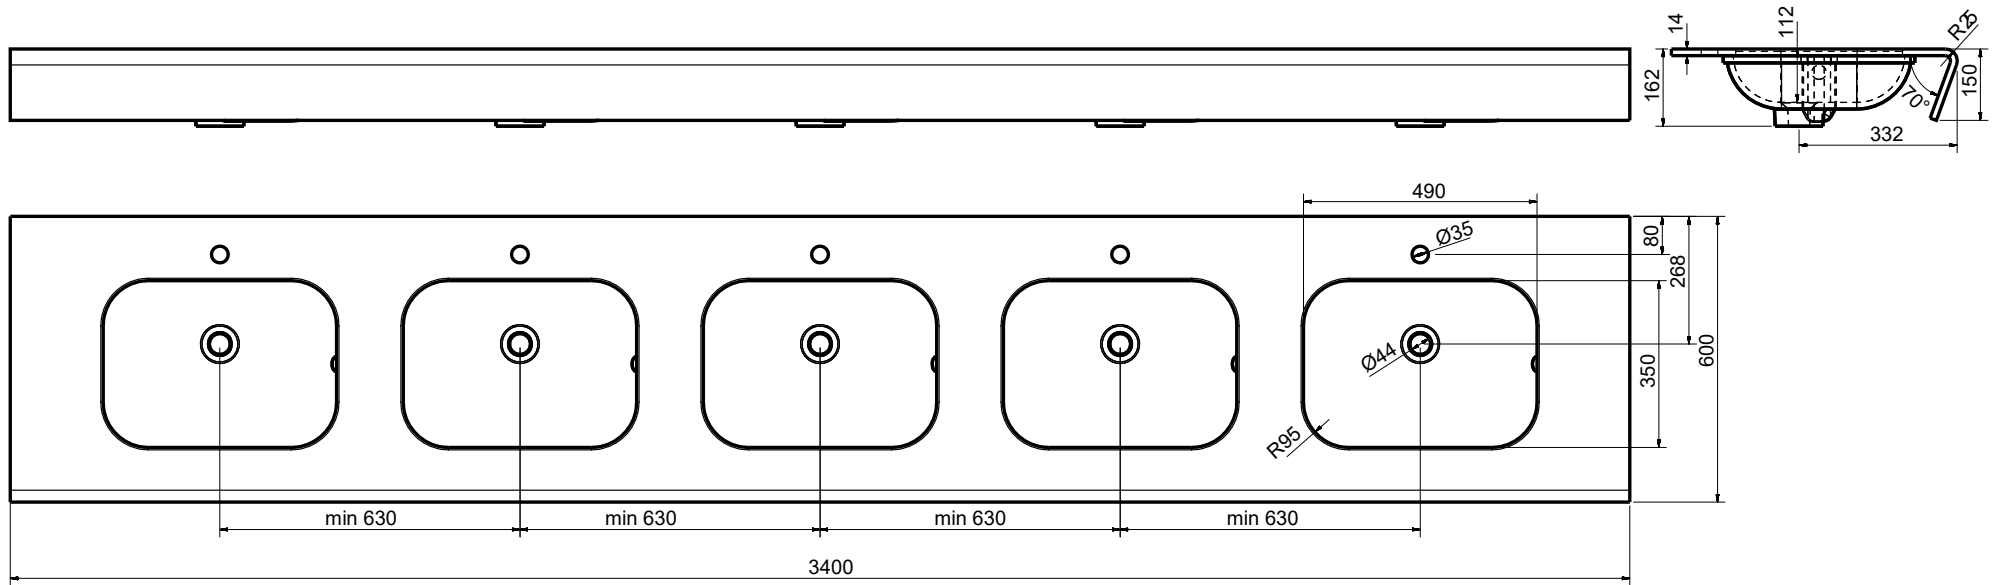

DRAWN	2018-01-12	 Sibylla Public-D Sink with 1 Bowl		
CHECKED				
QA				
APPROVED				
		SIZE	DWG NO	REV
		C		
		SCALE	SHEET 1 OF 1	

DRAWN	2018-01-12	 Sibylla Public-D Sink with 2 Bowls		
CHECKED				
QA				
APPROVED				
		SIZE	DWG NO	REV
		C		
		SCALE	SHEET 1 OF 1	

DRAWN	2018-01-12	 Sibylla Public-D Sink with 3 Bowls		
CHECKED				
QA				
APPROVED				
SIZE		DWG NO	REV	
C				
SCALE		SHEET 1 OF 1		

DRAWN	2018-01-12	 Sibylla Public-D Sink with 4 Bowls		
CHECKED				
QA				
APPROVED				
		SIZE	DWG NO	REV
		C		
		SCALE	SHEET 1 OF 1	

DRAWN	2018-01-12	 Sibylla Public-D Sink with 5 Bowls		
CHECKED				
QA				
APPROVED				
		SIZE	DWG NO	REV
		C		
		SCALE	SHEET 1 OF 1	