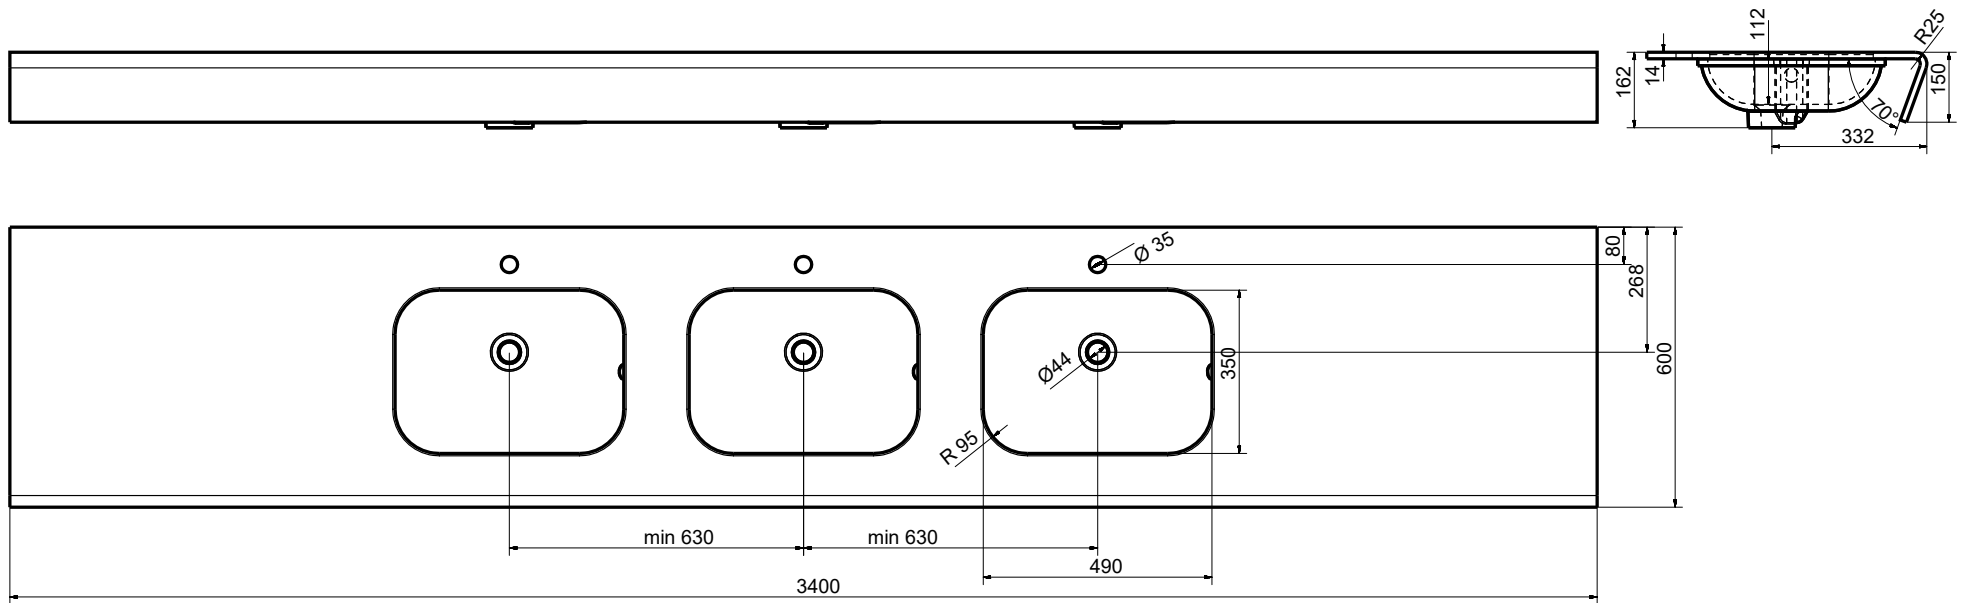

DRAWN	2018-01-12	 Sibylla Public-C Sink with 2 Bowls		
CHECKED				
QA				
APPROVED				
		SIZE	DWG NO	REV
		C		
		SCALE	SHEET 1 OF 1	

DRAWN	2018-01-12	 Sibylla Public-C Sink with 3 Bowls		
CHECKED				
QA				
APPROVED				
		SIZE C	DWG NO	REV
		SCALE	SHEET 1 OF 1	

DRAWN	2018-01-12	 Sibylla Public-D Sink with 1 Bowl		
CHECKED				
QA				
APPROVED				
		SIZE	DWG NO	REV
		C		
		SCALE	SHEET 1 OF 1	

DRAWN	2018-01-12	 Sibylla Public-D Sink with 2 Bowls		
CHECKED				
QA				
APPROVED				
		SIZE	DWG NO	REV
		C		
		SCALE	SHEET 1 OF 1	

DRAWN	2018-01-12	 Sibylla Public-D Sink with 5 Bowls		
CHECKED				
QA				
APPROVED				
		SIZE	DWG NO	REV
		C		
		SCALE	SHEET 1 OF 1	