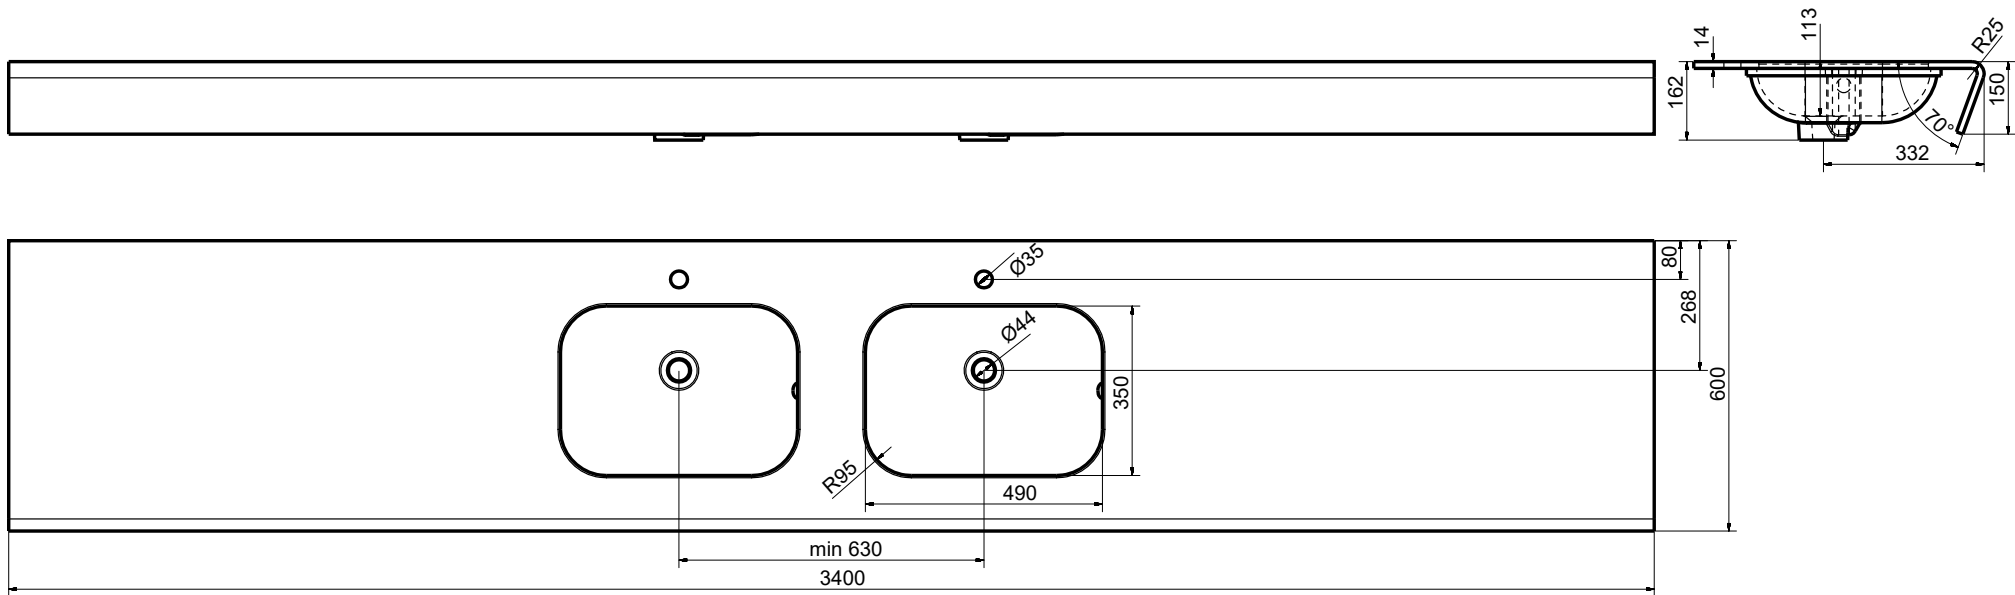

DRAWN	2018-01-12	 Sibylla Public-D Sink with 2 Bowls		
CHECKED				
QA				
APPROVED				
		SIZE	DWG NO	REV
		C		
		SCALE	SHEET 1 OF 1