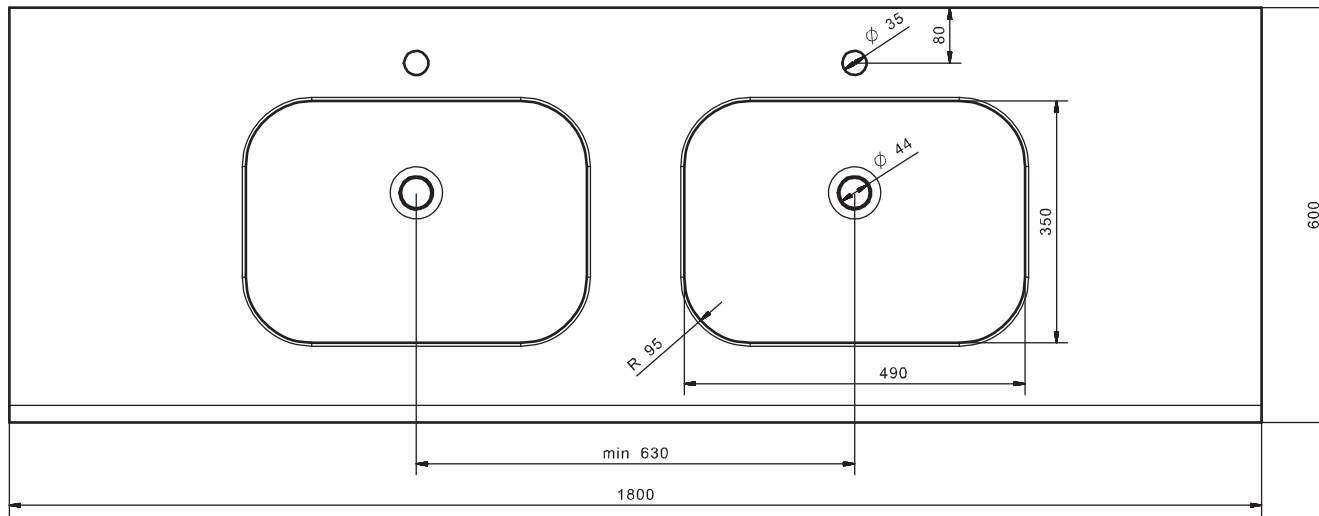

DRAWN	2018-01-12	 Sibylla Public-A Sink		
CHECKED				
QA				
APPROVED				
		SIZE	DWG NO	REV
		C		
		SCALE	SHEET 1 OF 1	

DRAWN	2018-01-12	 Sibylla Public-B Sink with 1 Bowl				
CHECKED					TITLE	
QA						
APPROVED						
		SIZE	DWG NO	REV		
		C				
		SCALE	SHEET 1 OF 1			

DRAWN	2018-01-12	 Sibylla Public-B Sink with 2 Bowls		
CHECKED				
QA				
APPROVED				
		SIZE C	DWG NO	REV
		SCALE	SHEET 1 OF 1	

DRAWN	2018-01-12	 Sibylla Public-C Sink with 1 Bowl		
CHECKED				
QA				
APPROVED				
		SIZE	DWG NO	REV
		C		
		SCALE	SHEET 1 OF 1	

DRAWN	2018-01-12	 Sibylla Public-D Sink with 5 Bowls		
CHECKED				
QA				
APPROVED				
		SIZE	DWG NO	REV
		C		
		SCALE	SHEET 1 OF 1	